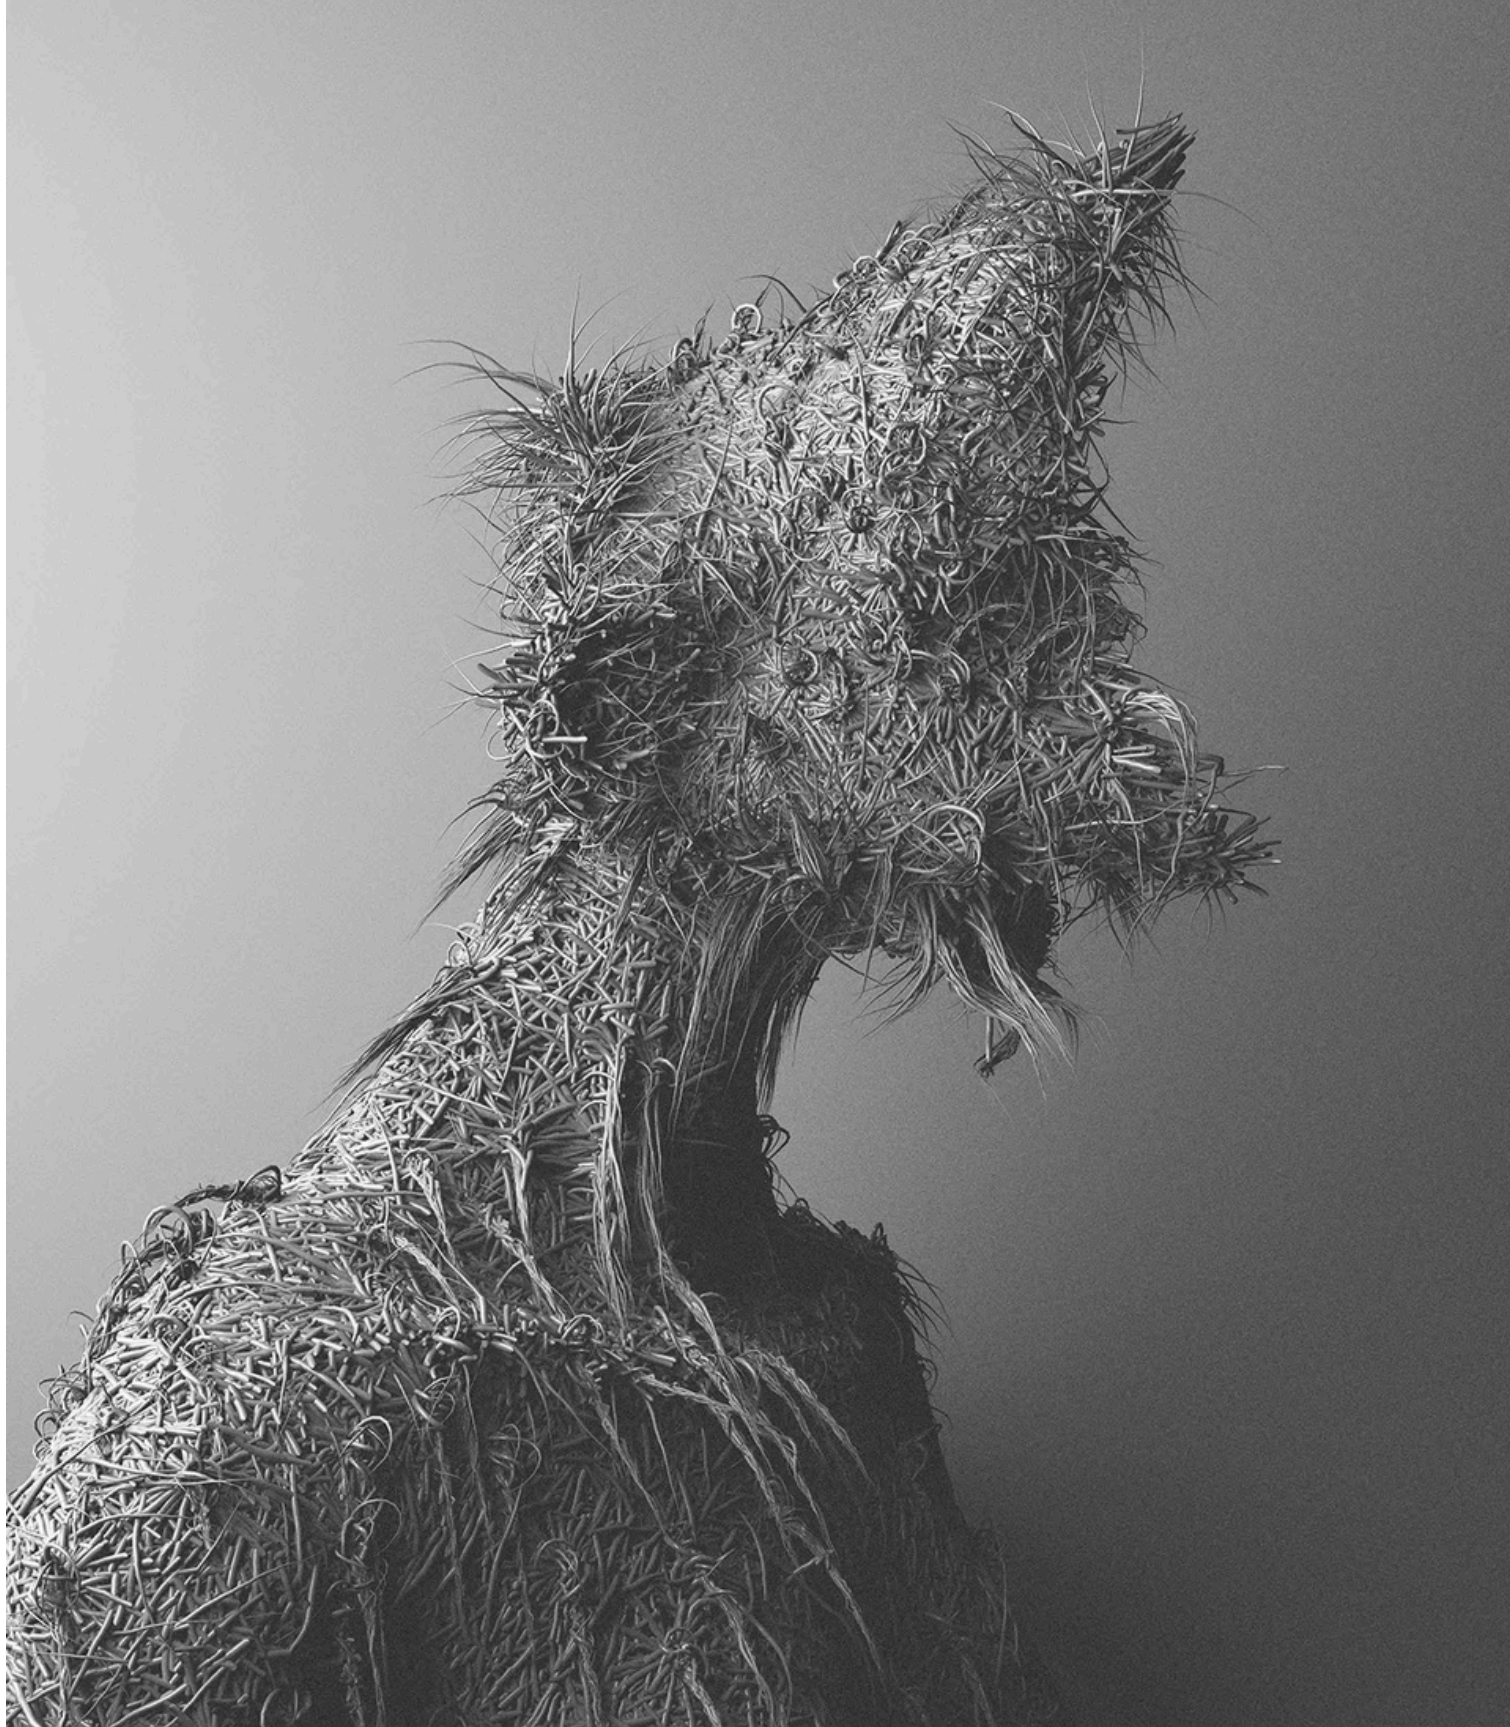

Fur IV: Variations III, 2015

120 x 105 cm
Arşivsel Pigment Baskı / Archival Pigment Print

3+1 AP