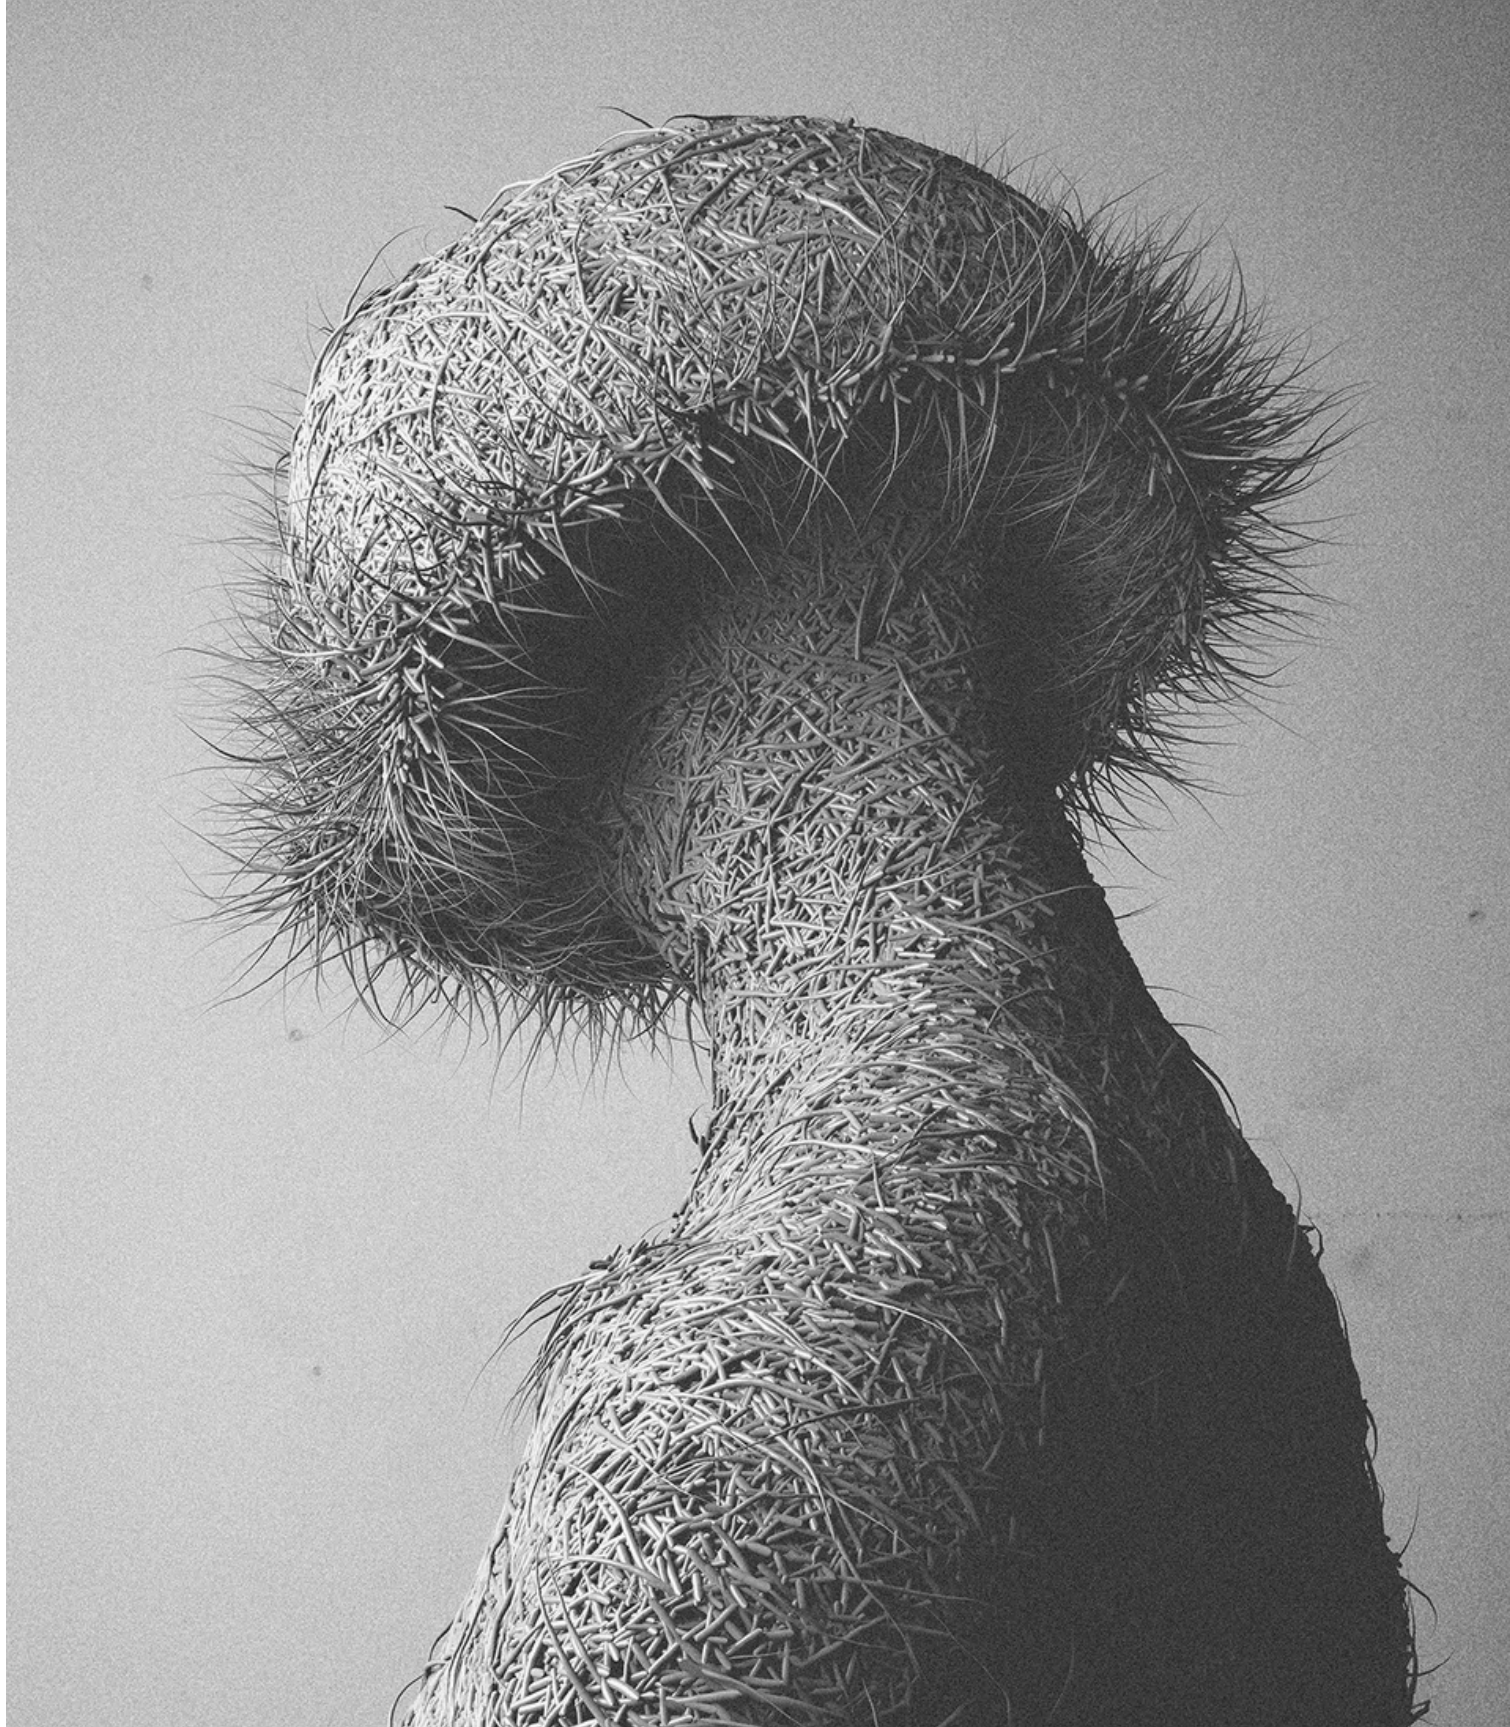

Variations I, II, III

2014

70 x 80 cm(I,II), 80 x 80 cm(III), Archival Pigment Print

Fur III: Variations I, 2014

70 x 80 cm
Arşivsel Pigment Baskı / Archival Pigment Print

3+1 AP

Fur III: Variations II, 2014